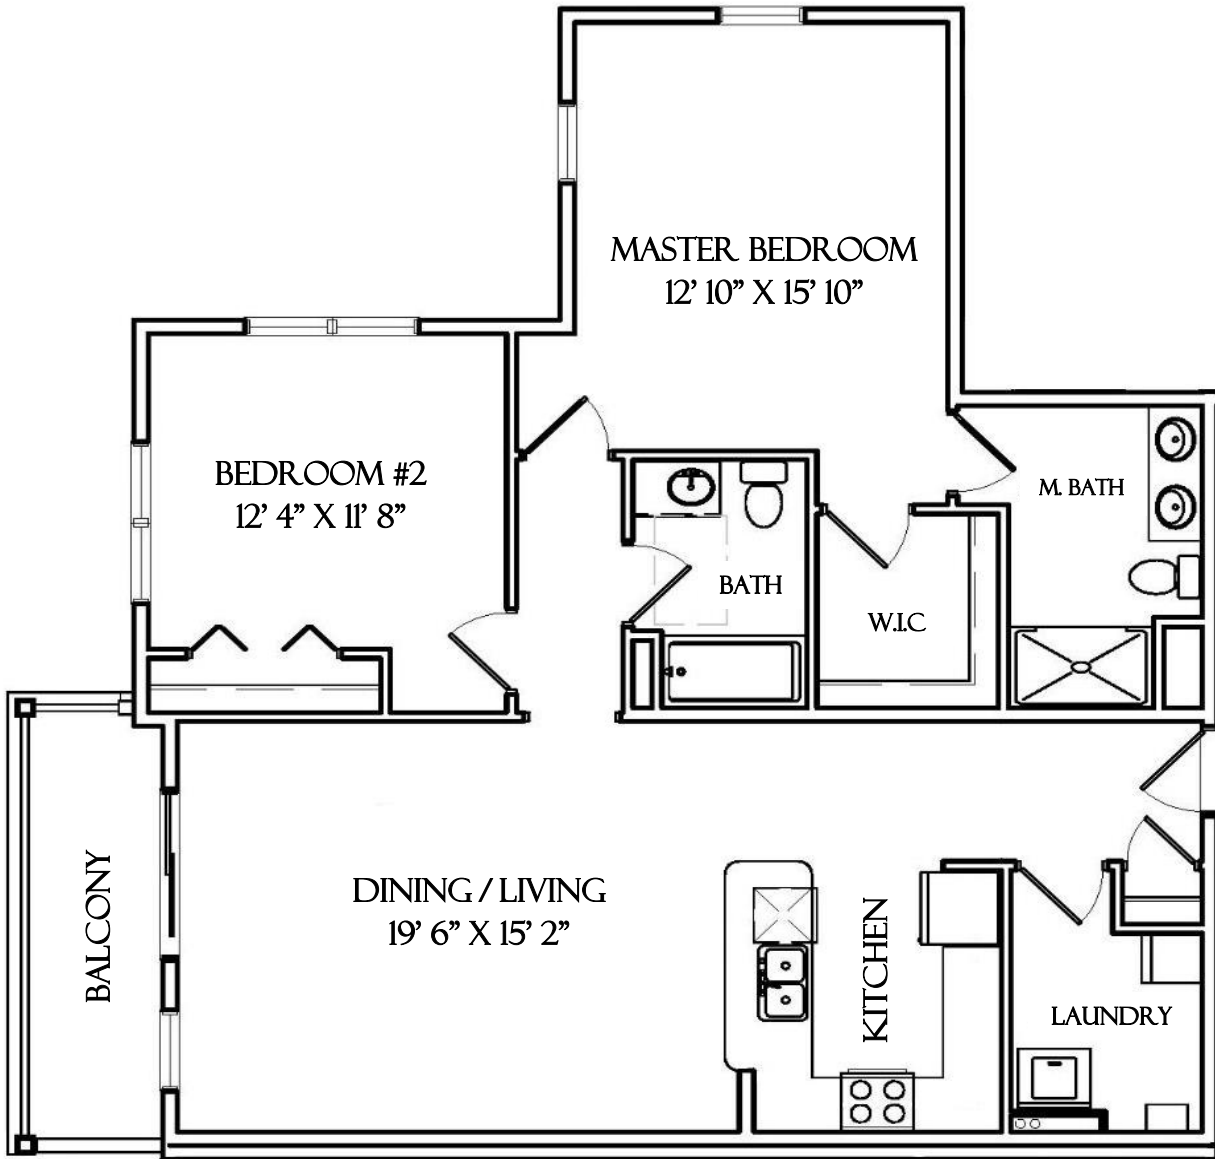

LUXURY CONDOMINIUMS

www.LivingAvery.com

BUILDING #1

101, 201, & 301

1,178 SQ. FT.

Floor plans are a graphic representation only. Actual may vary. All dimensions are approximate. Avery at Swampscott reserves the right to change plans and dimensions without notice or obligation.