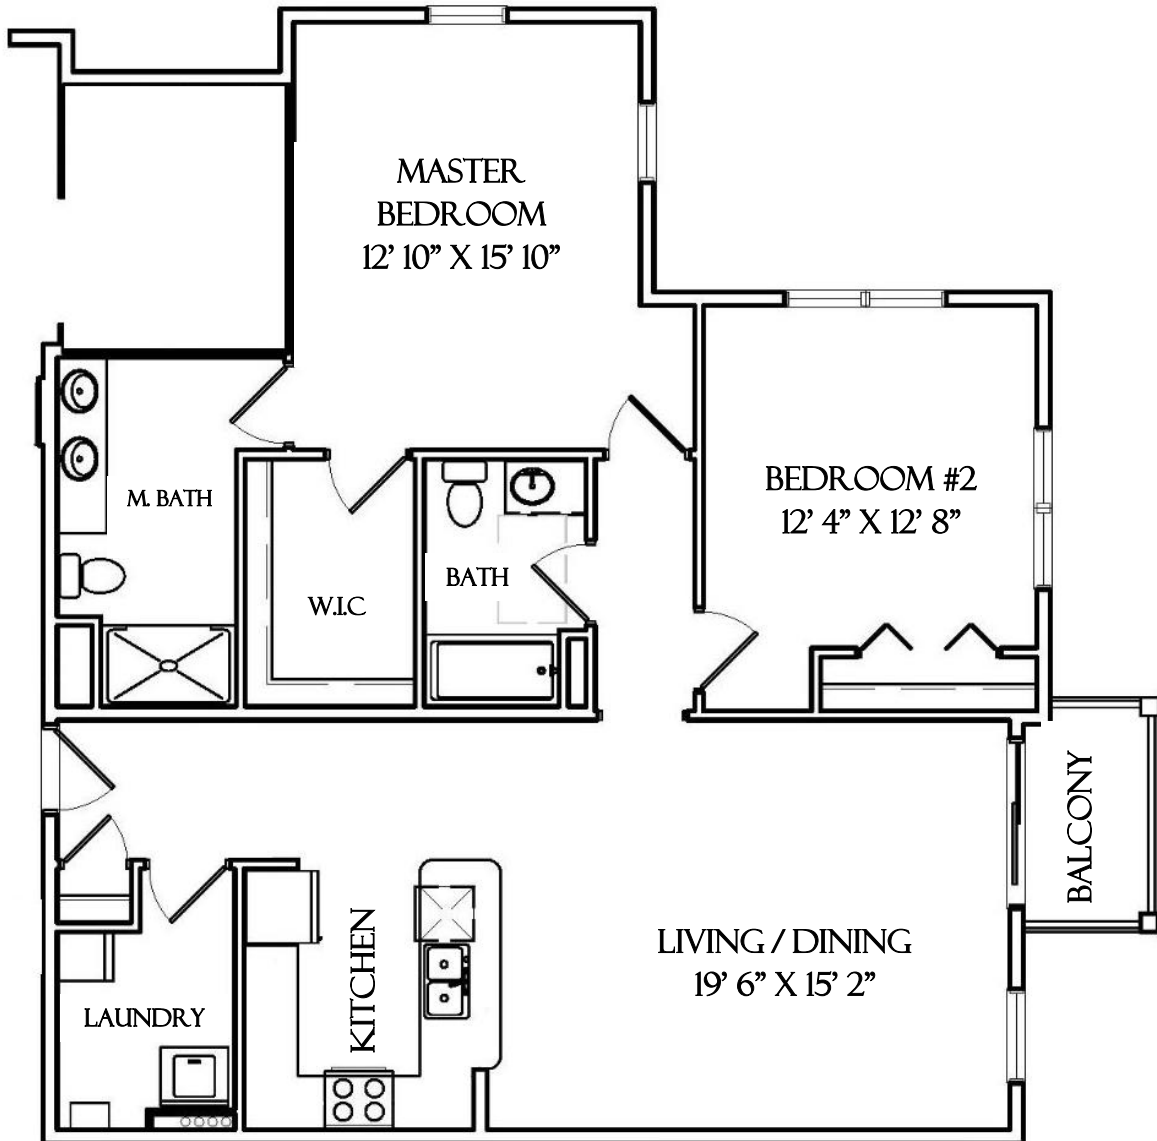

LUXURY CONDOMINIUMS

[www.LivingAvery.com](http://www.LivingAvery.com)

**BUILDING #1**

102\*, 202, & 302

1,208 SQ. FT.

\*FIRST FLOOR HOME FEATURES A PATIO\*

Floor plans are a graphic representation only. Actual may vary. All dimensions are approximate. Avery at Swampscott reserves the right to change plans and dimensions without notice or obligation.