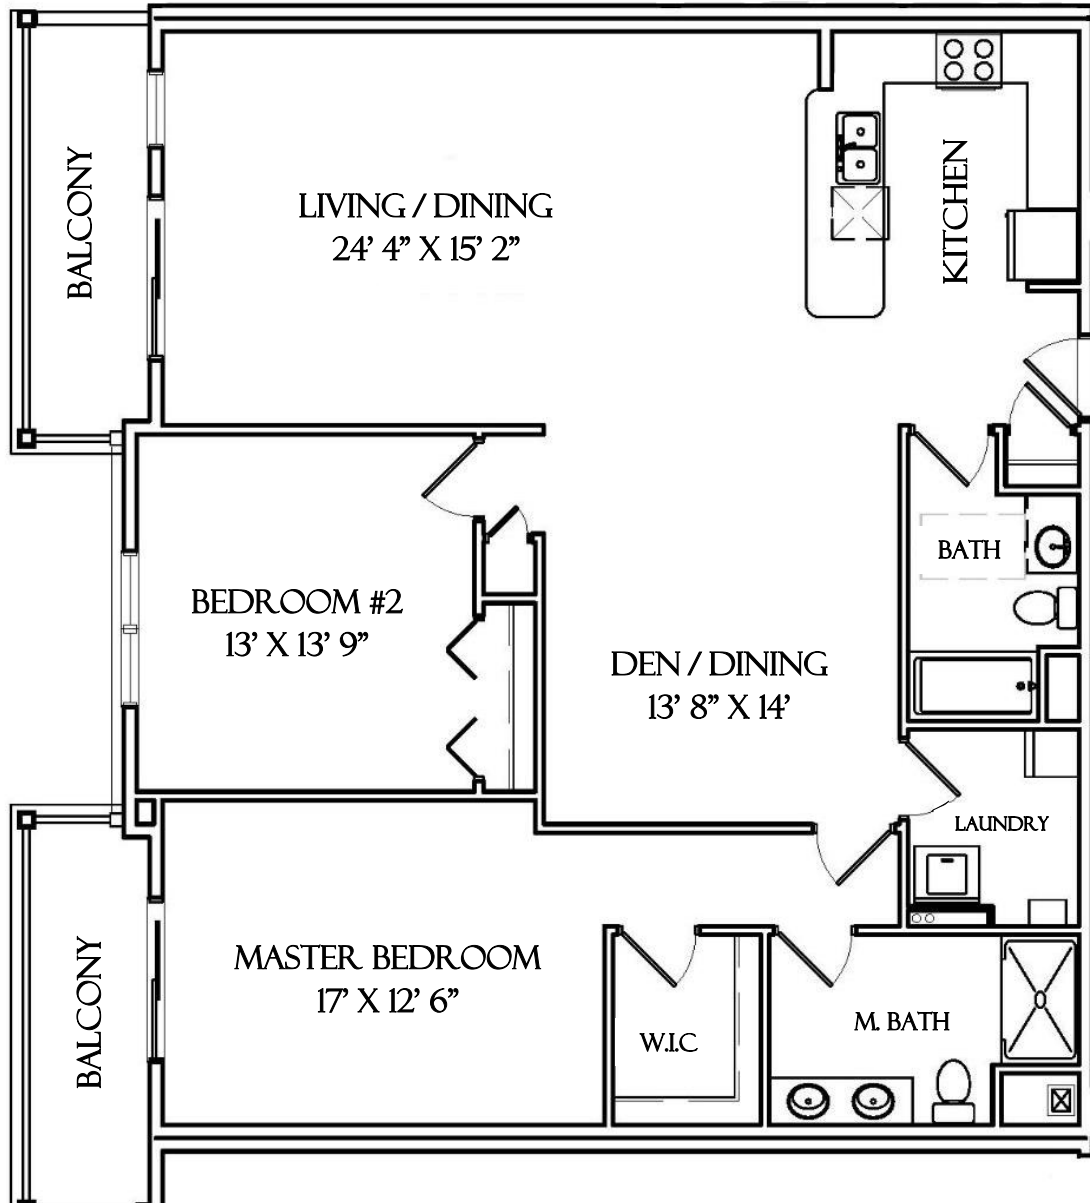

LUXURY CONDOMINIUMS

[www.LivingAvery.com](http://www.LivingAvery.com)

**BUILDING #1**

**103, 203, & 303**

**1,498 SQ. FT.**

Floor plans are a graphic representation only. Actual may vary. All dimensions are approximate. Avery at Swampscott reserves the right to change plans and dimensions without notice or obligation.