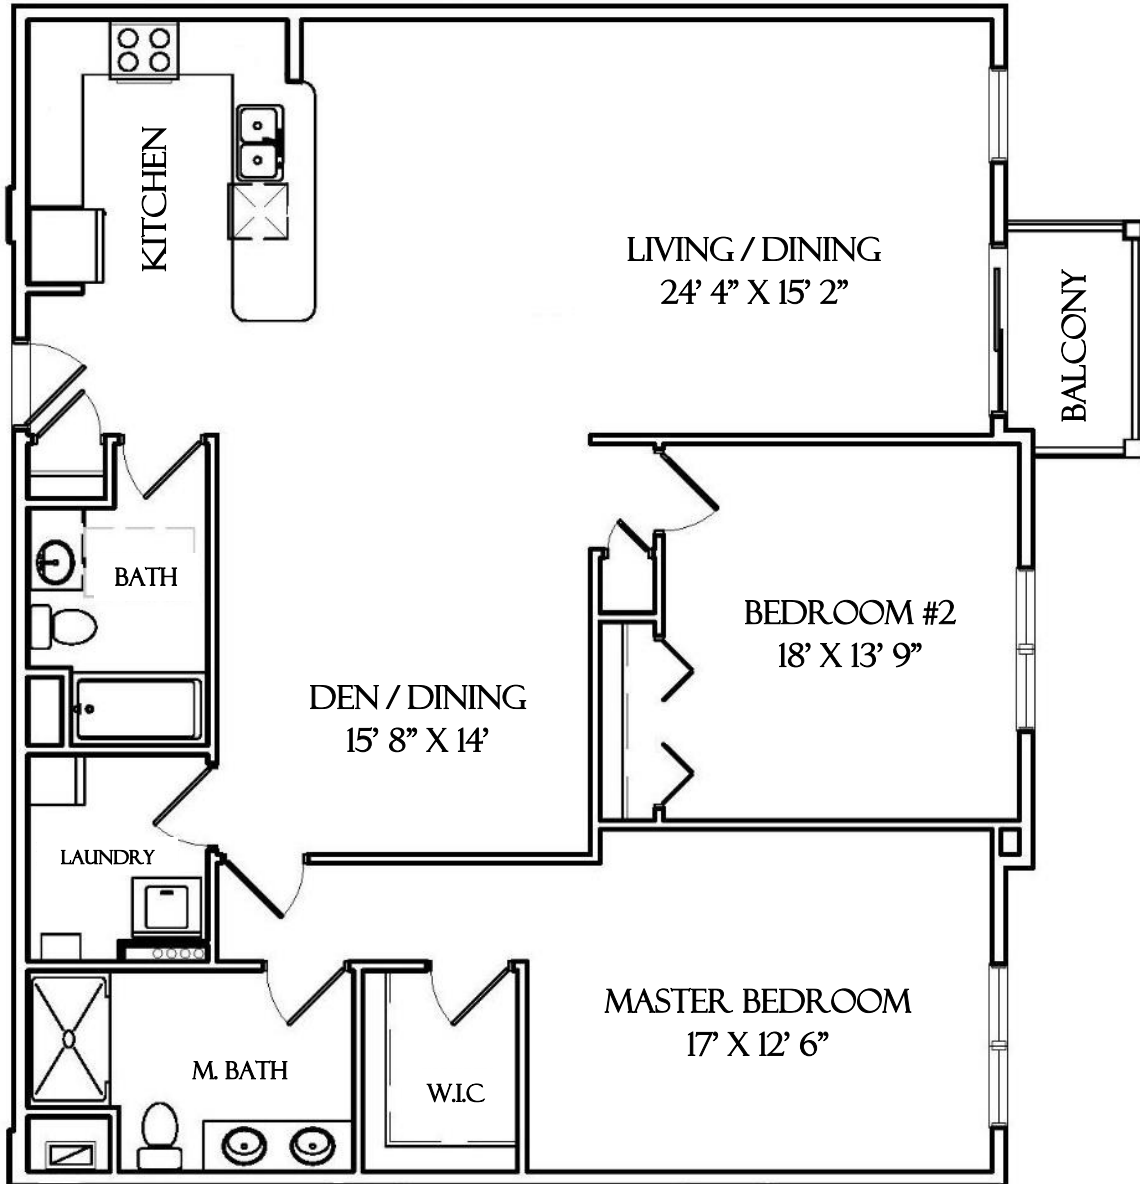

LUXURY CONDOMINIUMS

www.LivingAvery.com

BUILDING #1

104, 204, & 304

1,498 SQ. FT.

UNIT AVAILABLE WITH PATIO OR BALCONY

Floor plans are a graphic representation only. Actual may vary. All dimensions are approximate. Avery at Swampscott reserves the right to change plans and dimensions without notice or obligation.