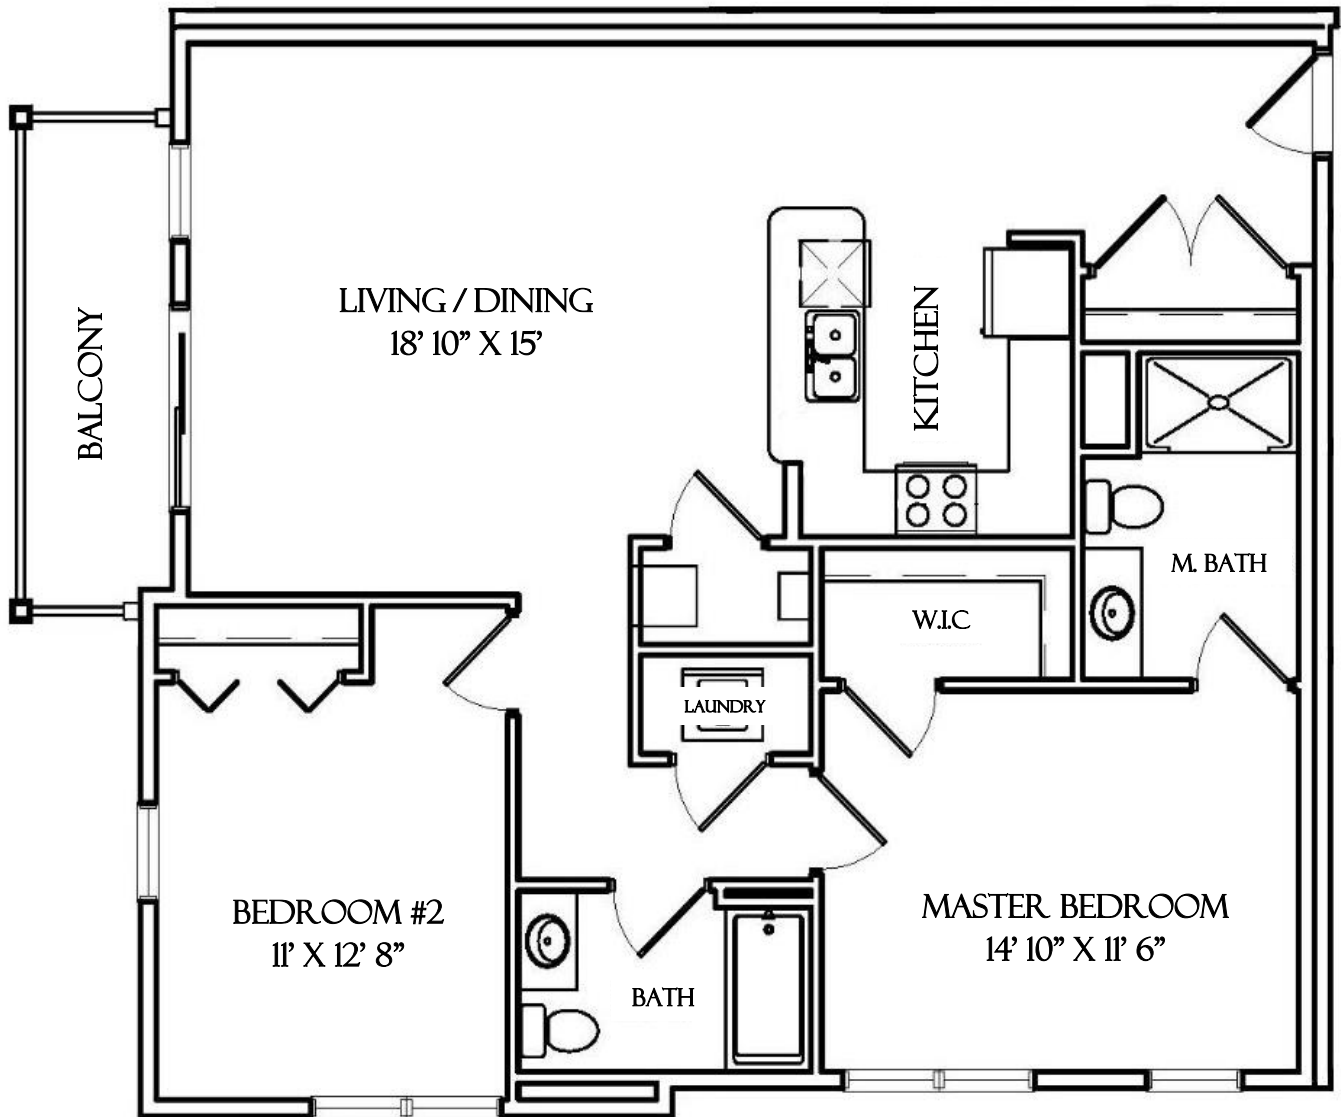

LUXURY CONDOMINIUMS

www.LivingAvery.com

BUILDING #1

105, 205, & 305

1,116 SQ. FT.

Floor plans are a graphic representation only. Actual may vary. All dimensions are approximate. Avery at Swampscott reserves the right to change plans and dimensions without notice or obligation.