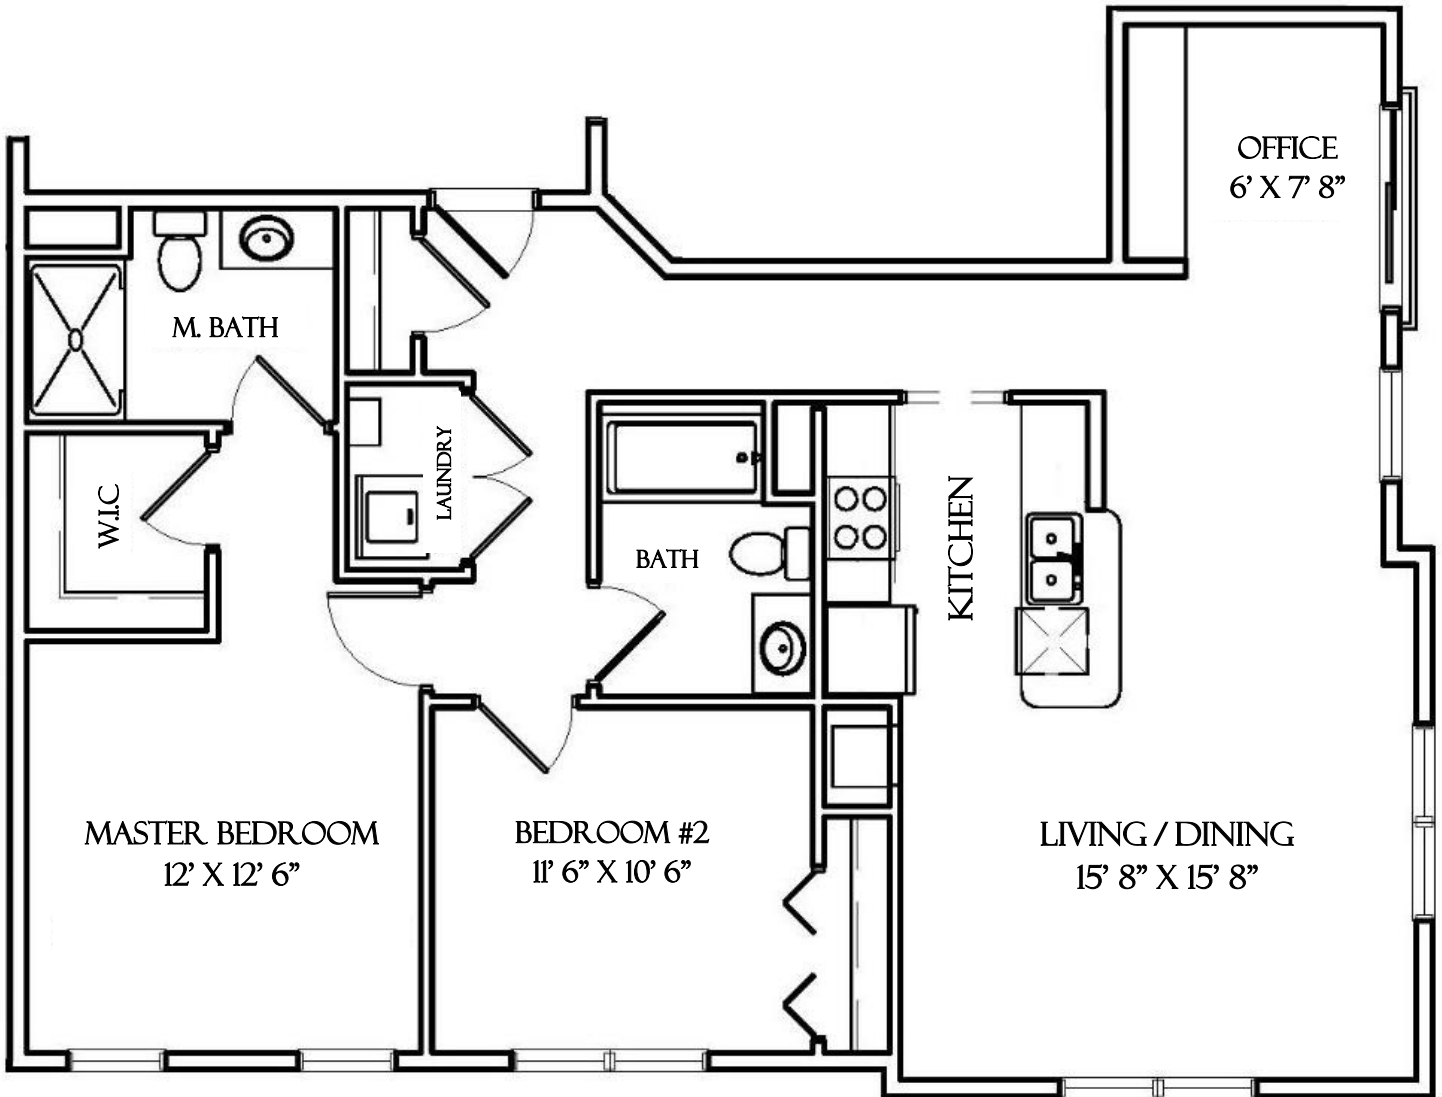

LUXURY CONDOMINIUMS

www.LivingAvery.com

BUILDING #1

206 & 306

1036 - 1100 SQ. FT.

Floor plans are a graphic representation only. Actual may vary. All dimensions are approximate. Avery at Swampscott reserves the right to change plans and dimensions without notice or obligation.