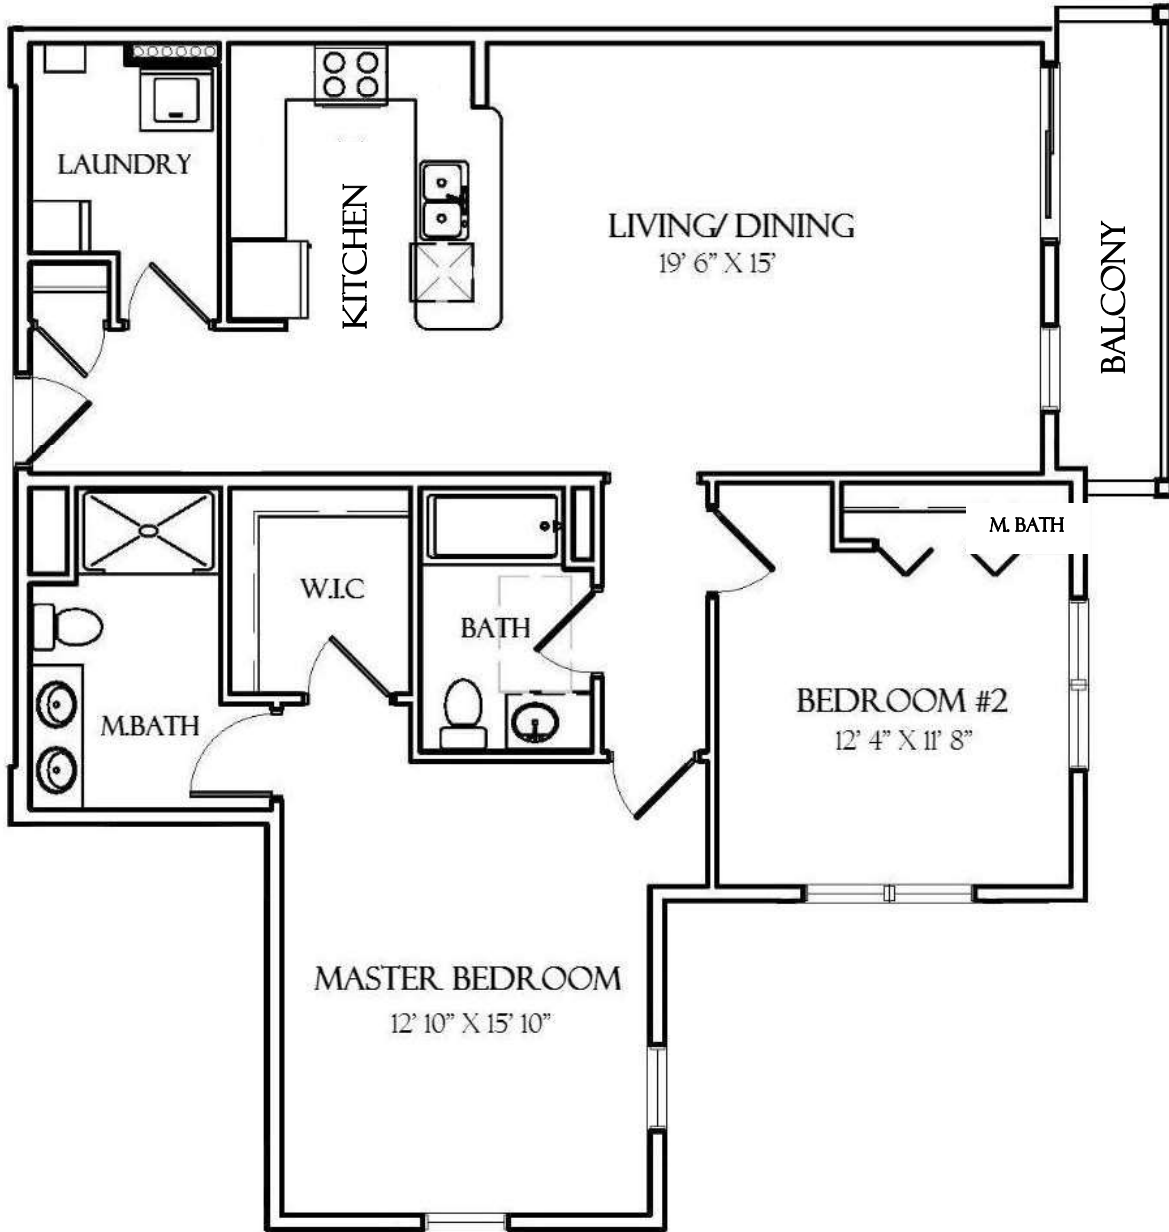

## BUILDING #2

101, 201, & 301

1172 SQ. FT.

Floor plans are a graphic representation only. Actual may vary. All dimensions are approximate. Avery at Swampscott reserves the right to change plans and dimensions without notice or obligation.