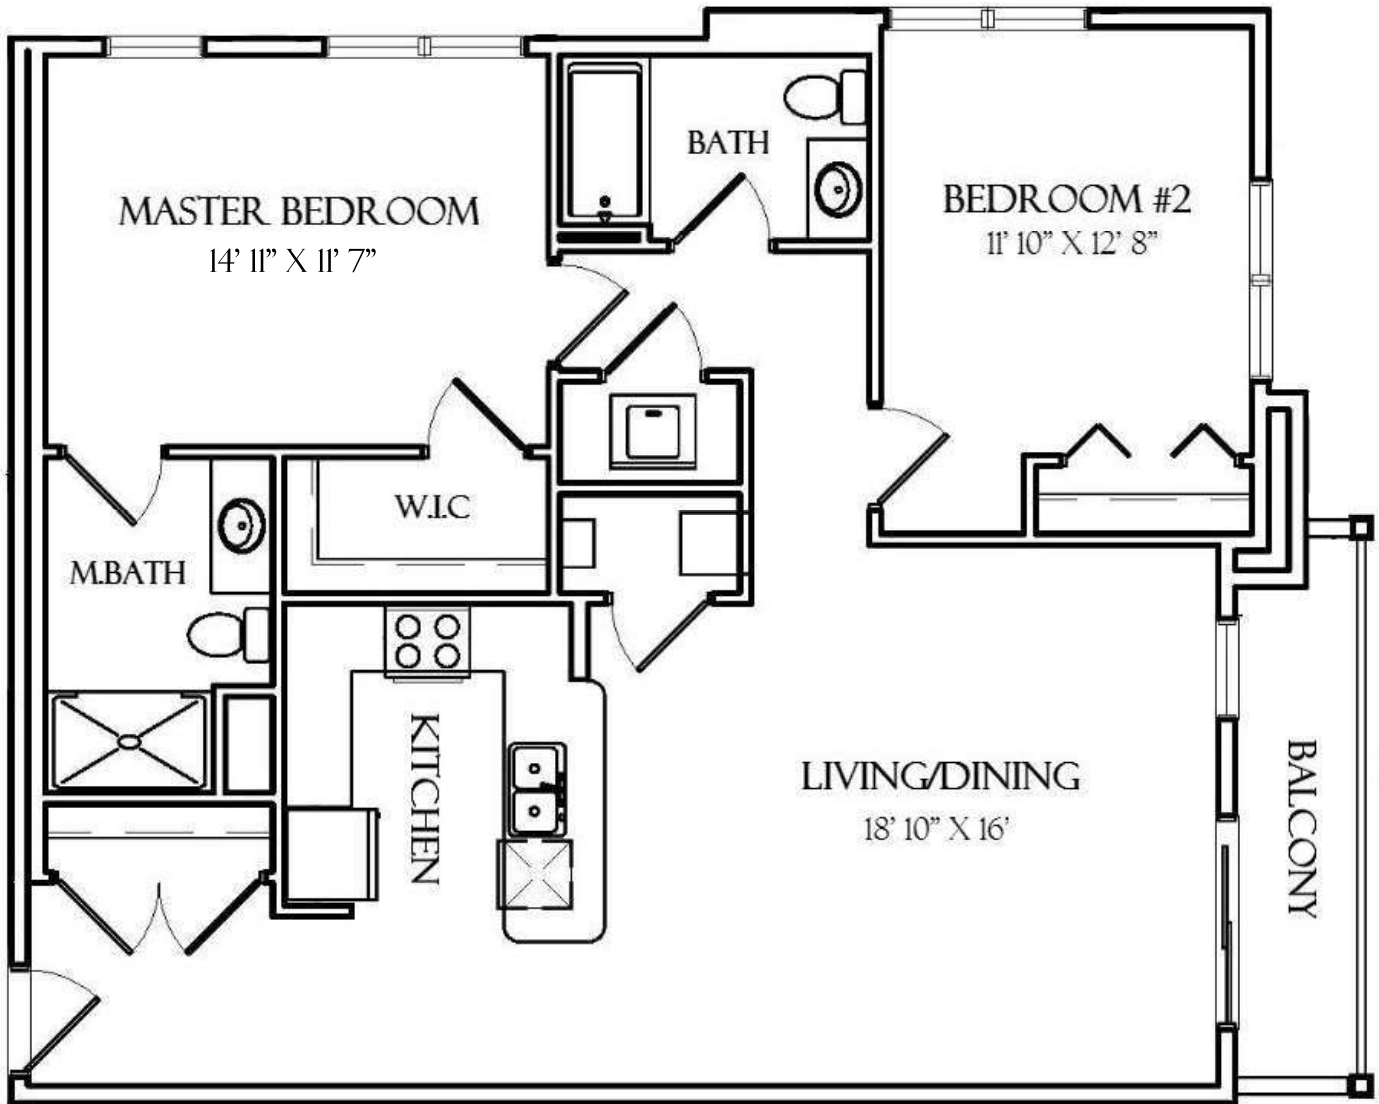

## BUILDING #2

103, 203, & 303

1090 SQ. FT.

Floor plans are a graphic representation only. Actual may vary. All dimensions are approximate. Avery at Swampscott reserves the right to change plans and dimensions without notice or obligation.