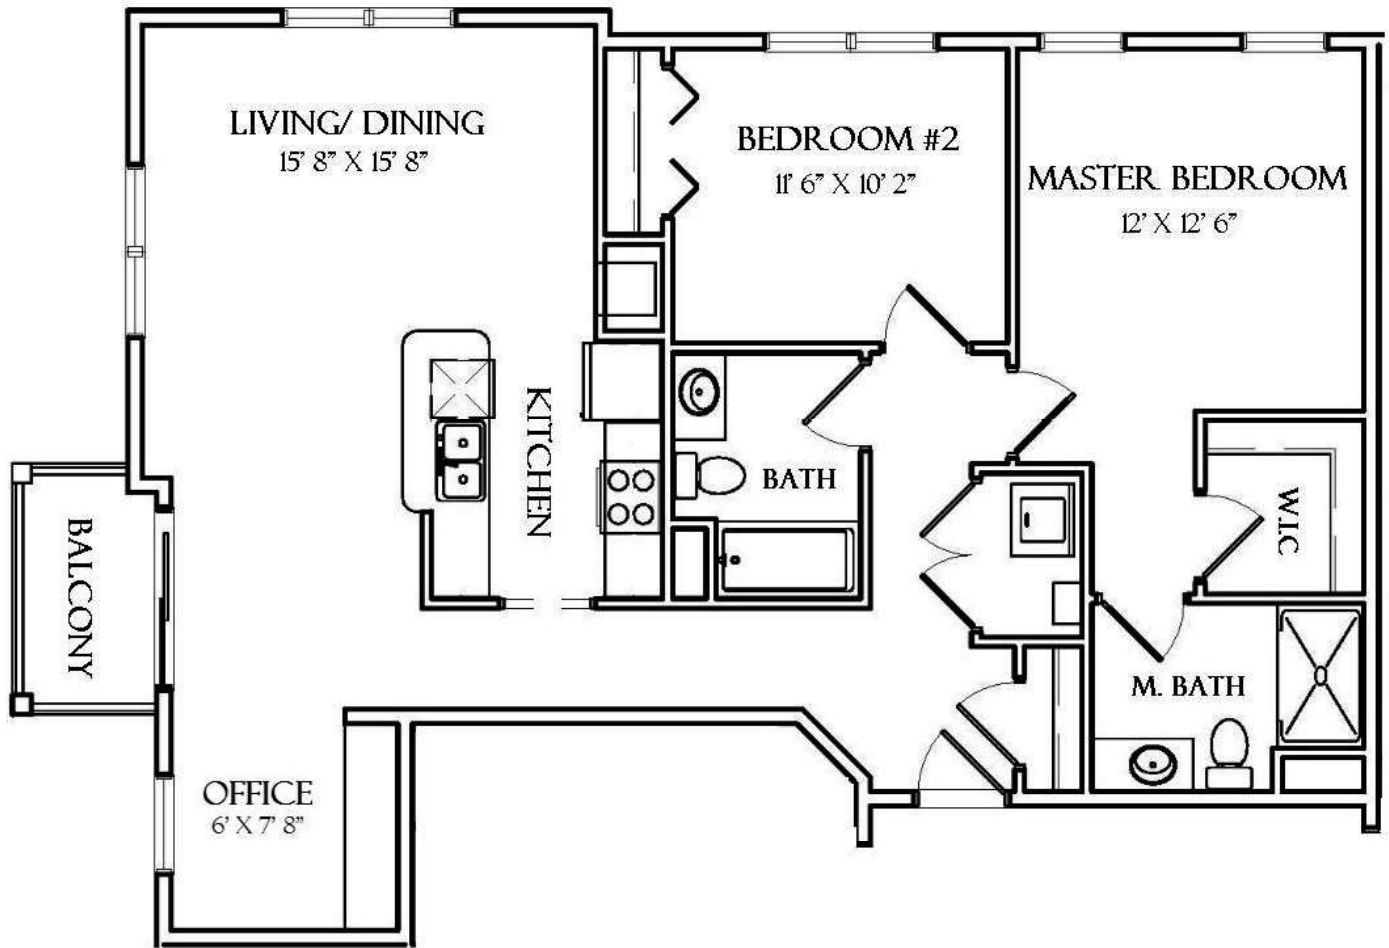

LUXURY CONDOMINIUMS

www.LivingAvery.com

BUILDING #2

104

1018 SQ. FT.

Floor plans are a graphic representation only. Actual may vary. All dimensions are approximate. Avery at Swampscott reserves the right to change plans and dimensions without notice or obligation.

Sagan
Harborside

Sotheby's
INTERNATIONAL REALTY

LUXURY CONDOMINIUMS

www.LivingAvery.com

BUILDING #2

204 & 304*

1069- 1084 SQ. FT.

*OFFICE SIZE IN UNIT 304 IS 7' 10" X 7' 8"

Floor plans are a graphic representation only. Actual may vary. All dimensions are approximate. Avery at Swampscott reserves the right to change plans and dimensions without notice or obligation.

Sagan
Harborside