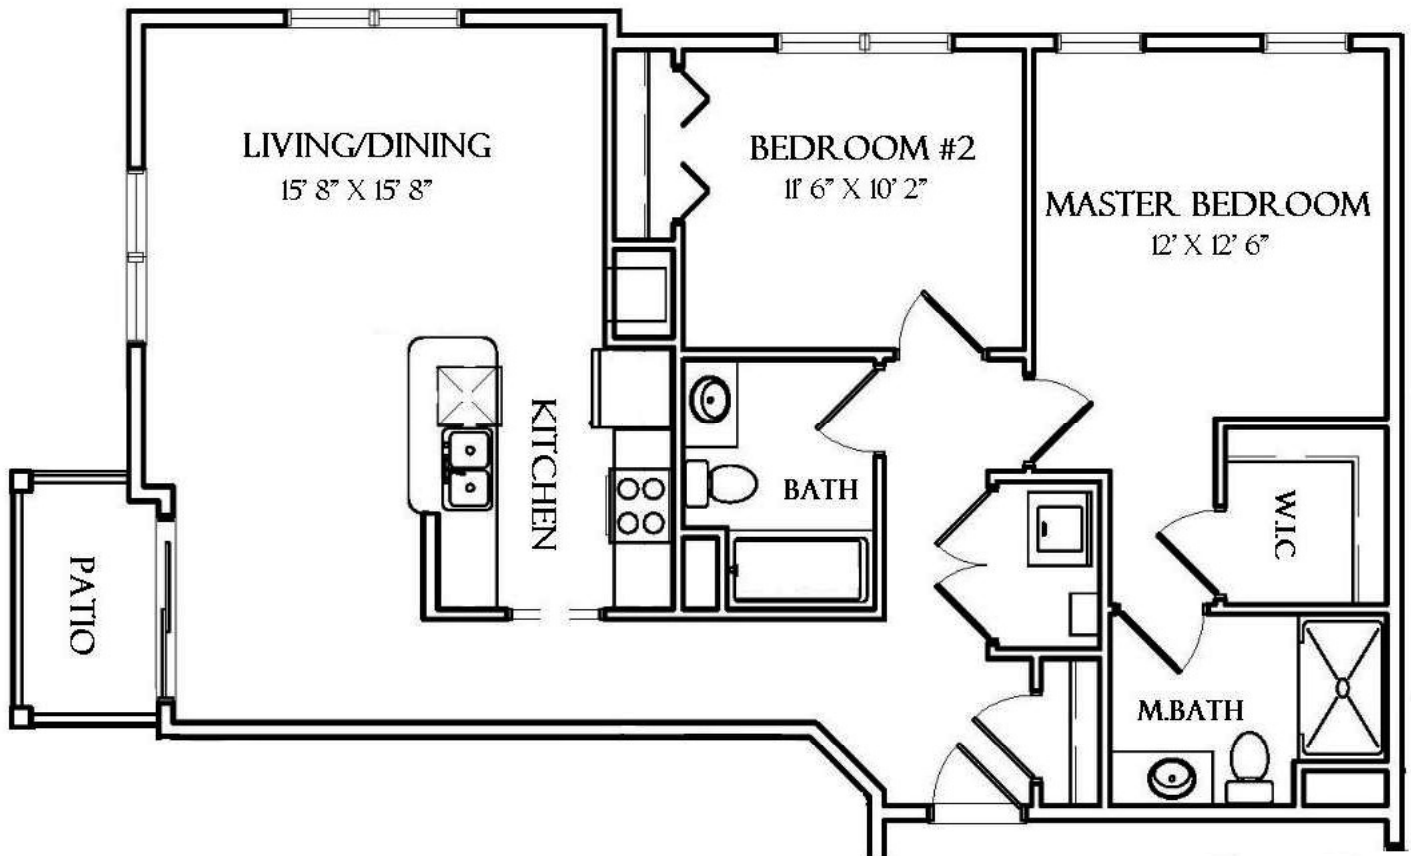

LUXURY CONDOMINIUMS

www.LivingAvery.com

BUILDING #2

104

1018 SQ. FT.

Floor plans are a graphic representation only. Actual may vary. All dimensions are approximate. Avery at Swampscott reserves the right to change plans and dimensions without notice or obligation.

Sagan
Harborside

Sotheby's
INTERNATIONAL REALTY

LUXURY CONDOMINIUMS

www.LivingAvery.com

BUILDING #2

204 & 304*

1069- 1084 SQ. FT.

*OFFICE SIZE IN UNIT 304 IS 7' 10" X 7' 8"

Floor plans are a graphic representation only. Actual may vary. All dimensions are approximate. Avery at Swampscott reserves the right to change plans and dimensions without notice or obligation.

Sagan
Harborside