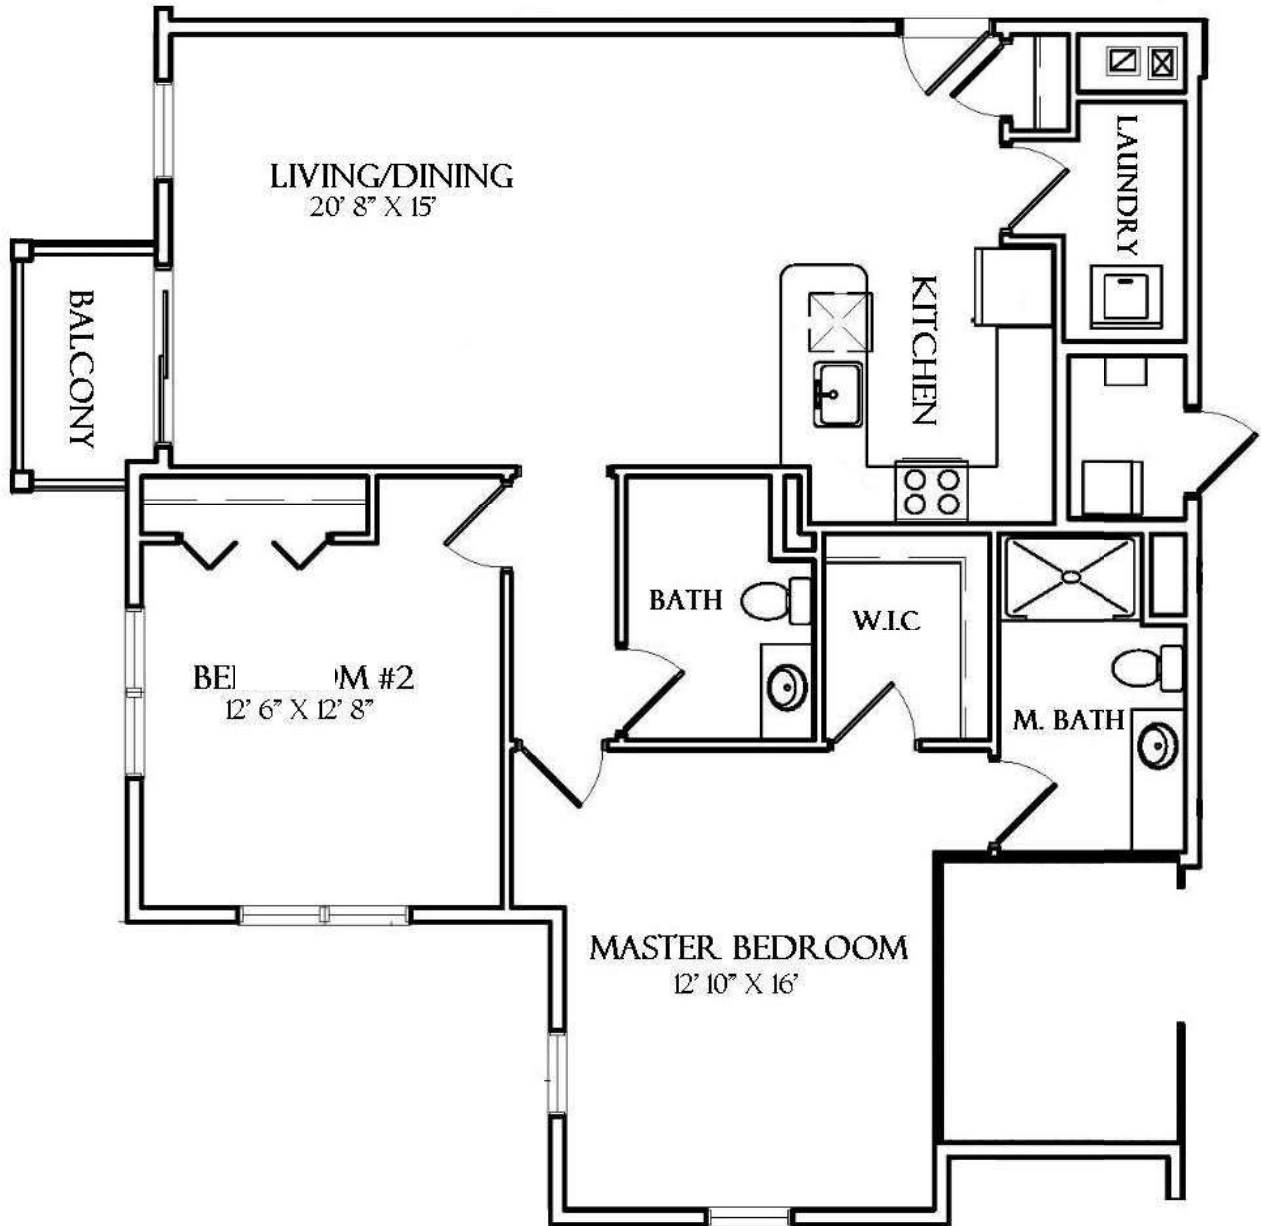

## BUILDING #2

102\*, 202, & 302

1,172 SQ. FT.

\*FIRST FLOOR HOME FEATURES A PATIO\*

Floor plans are a graphic representation only. Actual may vary. All dimensions are approximate. Avery at Swampscott reserves the right to change plans and dimensions without notice or obligation.